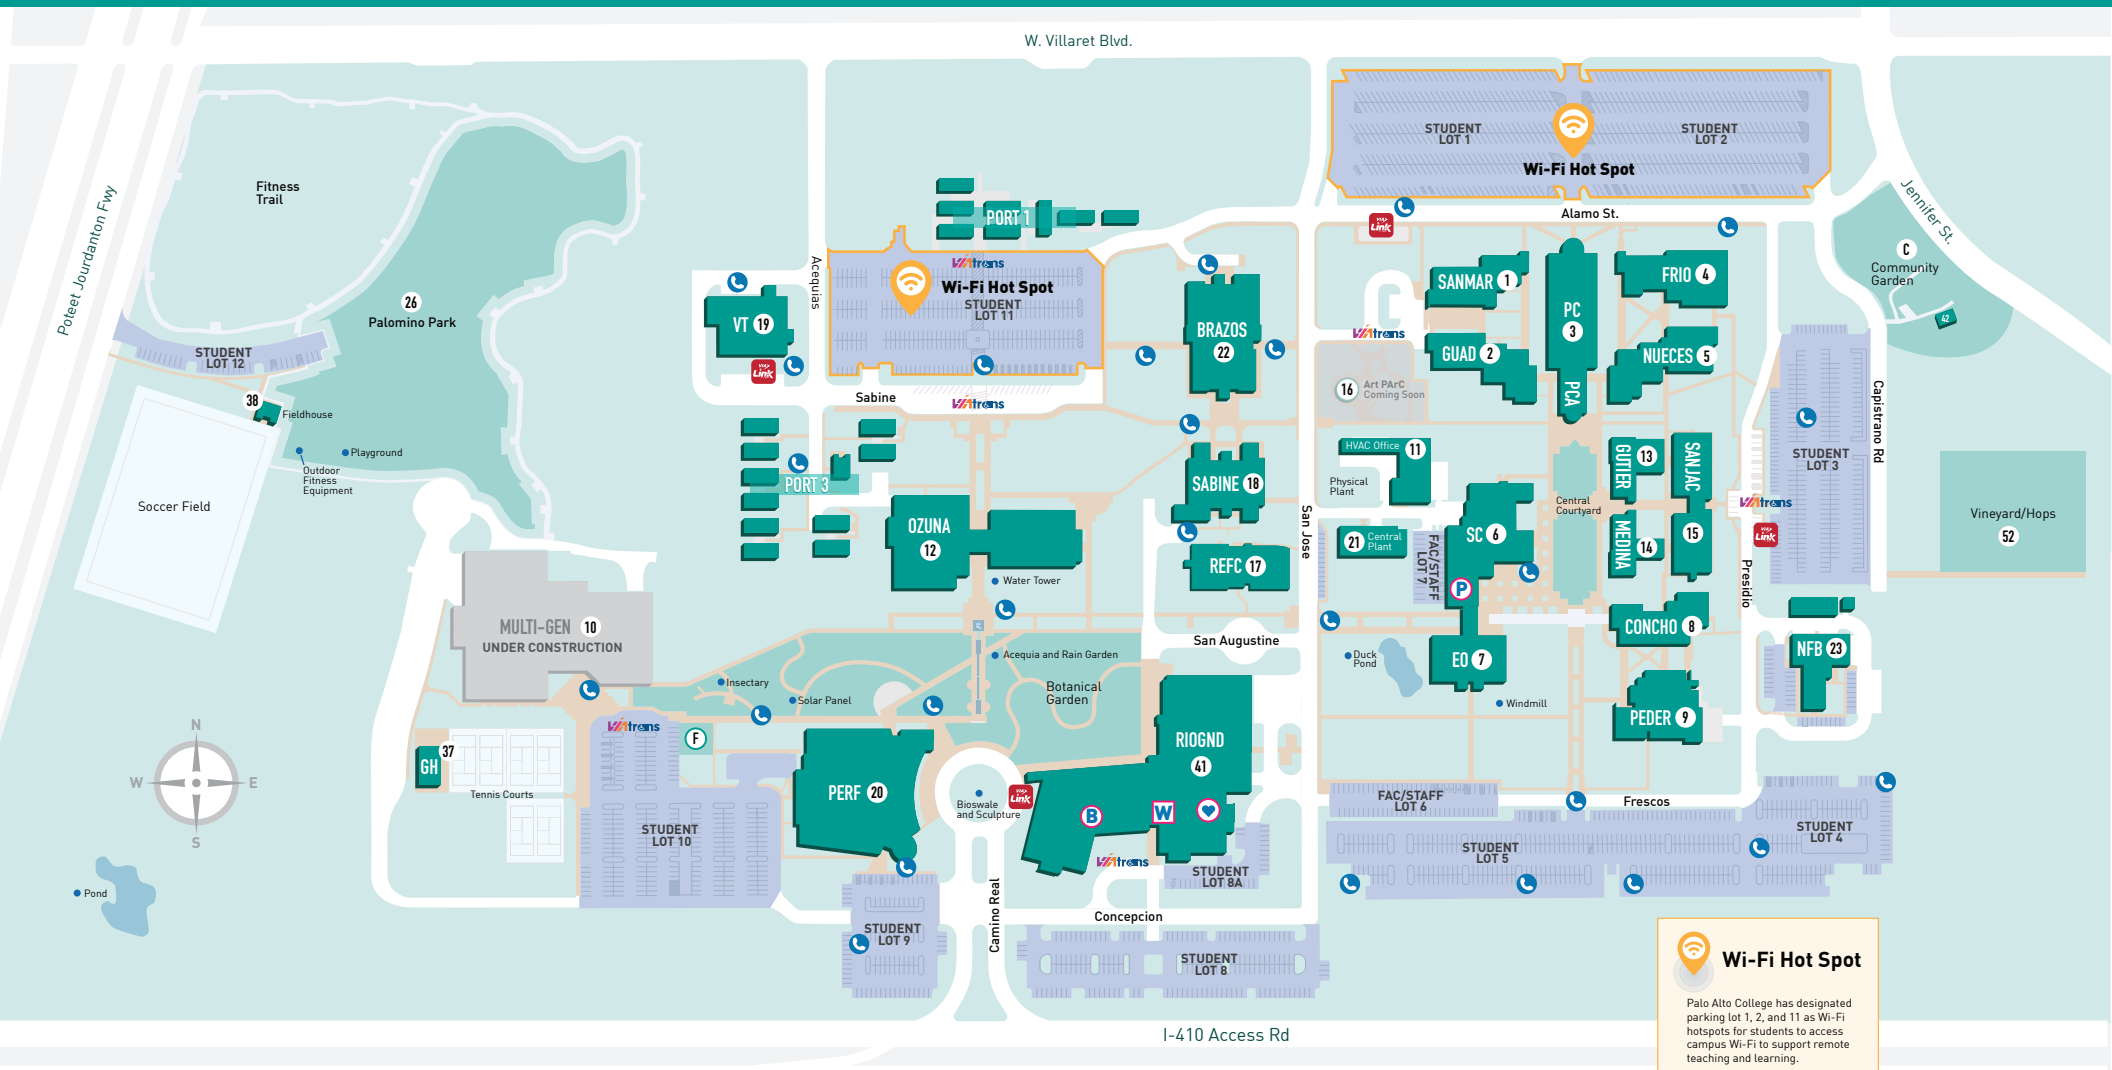

# CAMPUS MAP

Art PaRC (Amphitheater) ...	—	16
Brazos Hall.....	BRAZOS	22
Community Garden.....	C	-
Concho Hall & Gallery .....	CONCHO	8
Executive Offices .....	EO	7
Facilities & UPS.....	NFB	23
Food Truck Park.....	F	-
Frio Hall.....	FRIO	4

Green House.....	GH	37
Guadalupe Hall.....	GUAD	2
Gutierrez Learning Labs .....	GUTIER	13
Medina Hall .....	MEDINA	14
Natorium, Wellness and Multi-generational Center .....	MULTI-GEN	10
Nueces Hall .....	NUECES	5
Ozuna Library & Learning Center	OZUNA	12

Palomino Center.....	PC	3
Palomino Center Annex.....	PCA	3
Palomino Park.....	SAS	26
Pedernales Hall.....	PEDER	9
Performing Arts Center.....	PERF	20
Portable Buildings - Group 1	PORT 1	-
Portable Buildings - Group 3	PORT 3	-
Ray Ellison Family Center ..	REFC	17

Rio Grande.....	RIOGND	41
Sabine Hall .....	SABINE	18
San Jacinto Hall.....	SANJAC	15
San Marcos Hall .....	SANMAR	1
Student Center .....	SC	6
Veterinary Technology.....	VT	19
Vineyard and Hops Yard	—	52